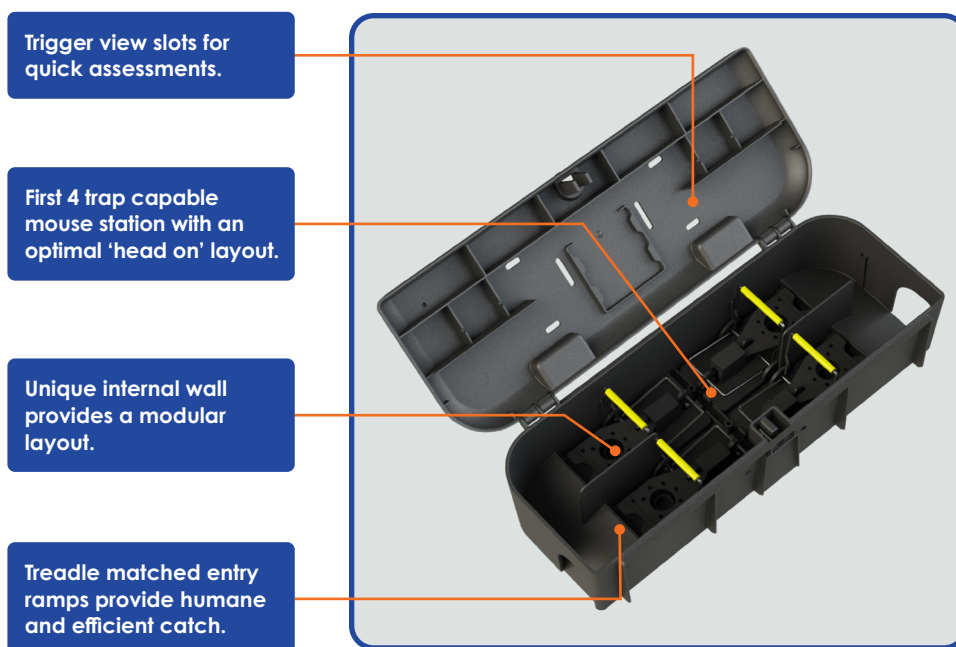

Quadro

The first four trap multi-layout tamper resistant mouse station

- The Quadro Mouse Station's unique & patented internal partition system gives you the option to change the internal layout of the station to suit your circumstances - Truly Versatile
- Europe's first four trap capable tamper resistant mouse station - catch more, quicker
- The innovative design gives multiple usage options such optimal catch, use in sensitive/pedestrianised areas or traditional baiting methods
- Features treadle height matched ramps help lead the rodent directly onto the trigger for optimum catch
- Multiple bait rod locations allow for use with most popular block and pasta formulations
- Integrated service card holder*
- Compatible with 'Snap-E' style mouse snap traps

Pad printing area

 CAN BE PERSONALISED

Dimensions (mm): 325 x 125 x 85 | Weight: 366g | Pack Size: Boxes of 10

Configuration examples

Plus many more ...