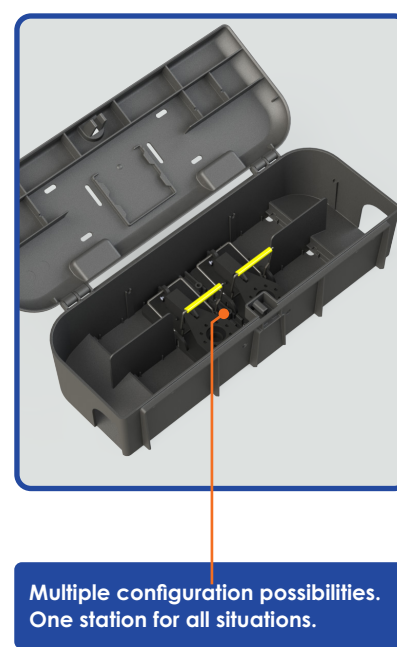

Quadro

The first four trap multi-layout tamper resistant mouse station

- The Quadro Mouse Station's unique & patented internal partition system gives you the option to change the internal layout of the station to suit your circumstances - Truly Versatile
- Europe's first four trap capable tamper resistant mouse station - catch more, quicker
- The innovative design gives multiple usage options such optimal catch, use in sensitive/pedestrianised areas or traditional baiting methods
- Features treadle height matched ramps help lead the rodent directly onto the trigger for optimum catch
- Multiple bait rod locations allow for use with most popular block and pasta formulations
- Integrated service card holder*
- Compatible with 'Snap-E' style mouse snap traps

Pad printing area

 CAN BE PERSONALISED

Dimensions (mm): 325 x 125 x 85 | Weight: 366g | Pack Size: Boxes of 10

Configuration examples

Plus many more ...